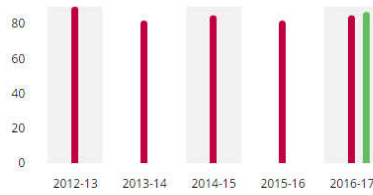

Global My Zone My District My Club Group My Club

Rotary Club of Riverhead

Membership Trends

	2012-13	2013-14	2014-15	2015-16	2016-17
July 1	-	-	-	-	-
Achievement	90	82	85	82	85
Goal	0	0	0	0	87

Gender Trends