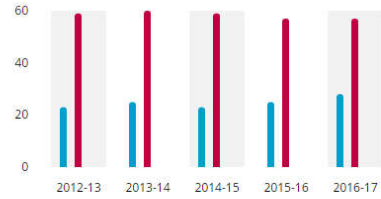

Global My Zone My District My Club Group My Club

Rotary Club of Riverhead

Membership Trends

	2012-13	2013-14	2014-15	2015-16	2016-17
July 1	-	-	-	-	-
Achievement	90	82	85	82	85
Goal	0	0	0	0	87

Gender Trends